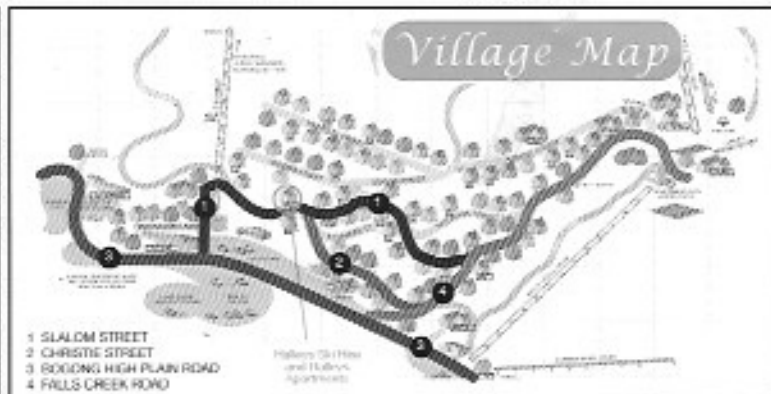

FAST - EFFICIENT - FRIENDLY SERVICE..... WITH A 'SMILE'

☆☆☆☆☆

- 1 SLALOM STREET
- 2 CHRISTIE STREET
- 3 BOONING HIGH PLAIN ROAD
- 4 FALLS CREEK ROAD

CONTACT DETAILS

11 Slalom St, or P.O. Box 56, Falls Creek, VIC, 3699, Australia